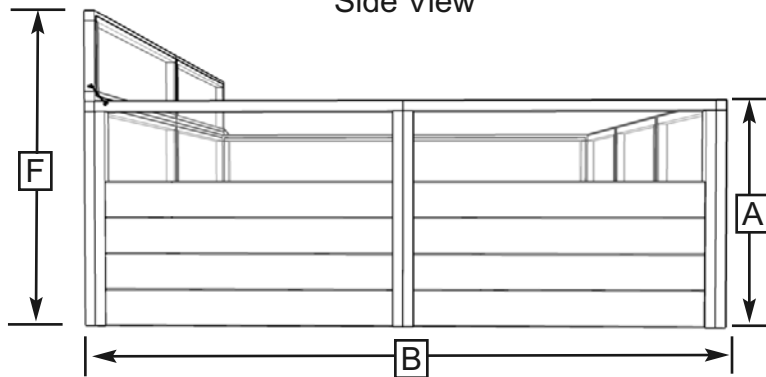

8x8 Raised Cedar Garden Bed

Item# RB88

Version #3
Feb 11th, 2015

Front View

Side View

Top View

Product Specifications:

- A: Height = 33 1/2"
- B: Length = 95"
- C: Width = 92"
- D: Bottom to Screen = 20"
- E: Screen Frame Height = 13 1/2"
- F: Bottom to Top Trellis = 47"
- G: Door Width = 30 5/8"
- H: Rear Bed Depth = 28"
- I: Length of Inner Panels = 63"
- J: Depth of Side Bed = 30 5/8"

Shipping Specifications:

3 UPS Boxes
7"H x 34"W x 47"L

Box 1 weight = 80 lbs
Box 2 weight = 90 lbs
Box 2 weight = 90 lbs

Total Weight = 260 lbs