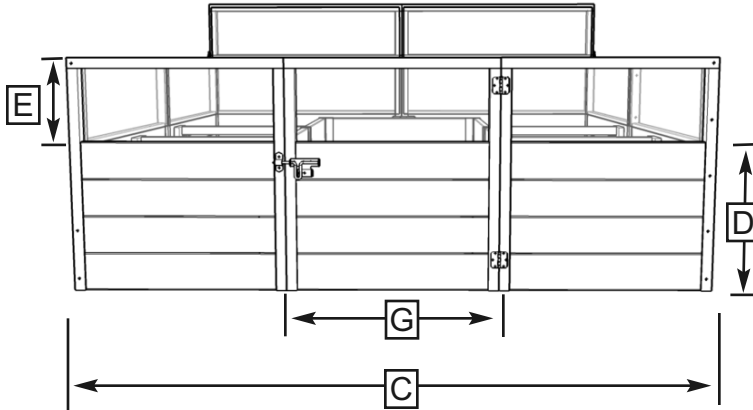

8x8 Raised Cedar Garden Bed

Item# RB88

Version #3
Feb 11th, 2015

Front View

Side View

Top View

Product Specifications:

- A: Height = 33 1/2"
- B: Length = 95"
- C: Width = 92"
- D: Bottom to Screen = 20"
- E: Screen Frame Height = 13 1/2"
- F: Bottom to Top Trellis = 47"
- G: Door Width = 30 5/8"
- H: Rear Bed Depth = 28"
- I: Length of Inner Panels = 63"
- J: Depth of Side Bed = 30 5/8"

Shipping Specifications:

3 UPS Boxes
7"H x 34"W x 47"L

Box 1 weight = 80 lbs
Box 2 weight = 90 lbs
Box 2 weight = 90 lbs

Total Weight = 260 lbs