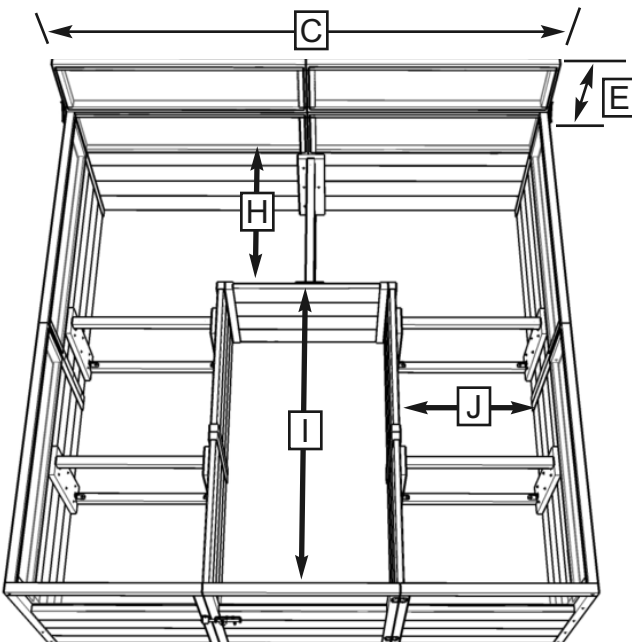

8x8 Raised Cedar Garden Bed

Item# RB88

Version #3
Feb 11th, 2015

Front View

Side View

Top View

Product Specifications:

- A: Height = 33 1/2"
- B: Length = 95"
- C: Width = 92"
- D: Bottom to Screen = 20"
- E: Screen Frame Height = 13 1/2"
- F: Bottom to Top Trellis = 47"
- G: Door Width = 30 5/8"
- H: Rear Bed Depth = 28"
- I: Length of Inner Panels = 63"
- J: Depth of Side Bed = 30 5/8"

Shipping Specifications:

3 UPS Boxes
7"H x 34"W x 47"L

Box 1 weight = 80 lbs
Box 2 weight = 90 lbs
Box 2 weight = 90 lbs

Total Weight = 260 lbs